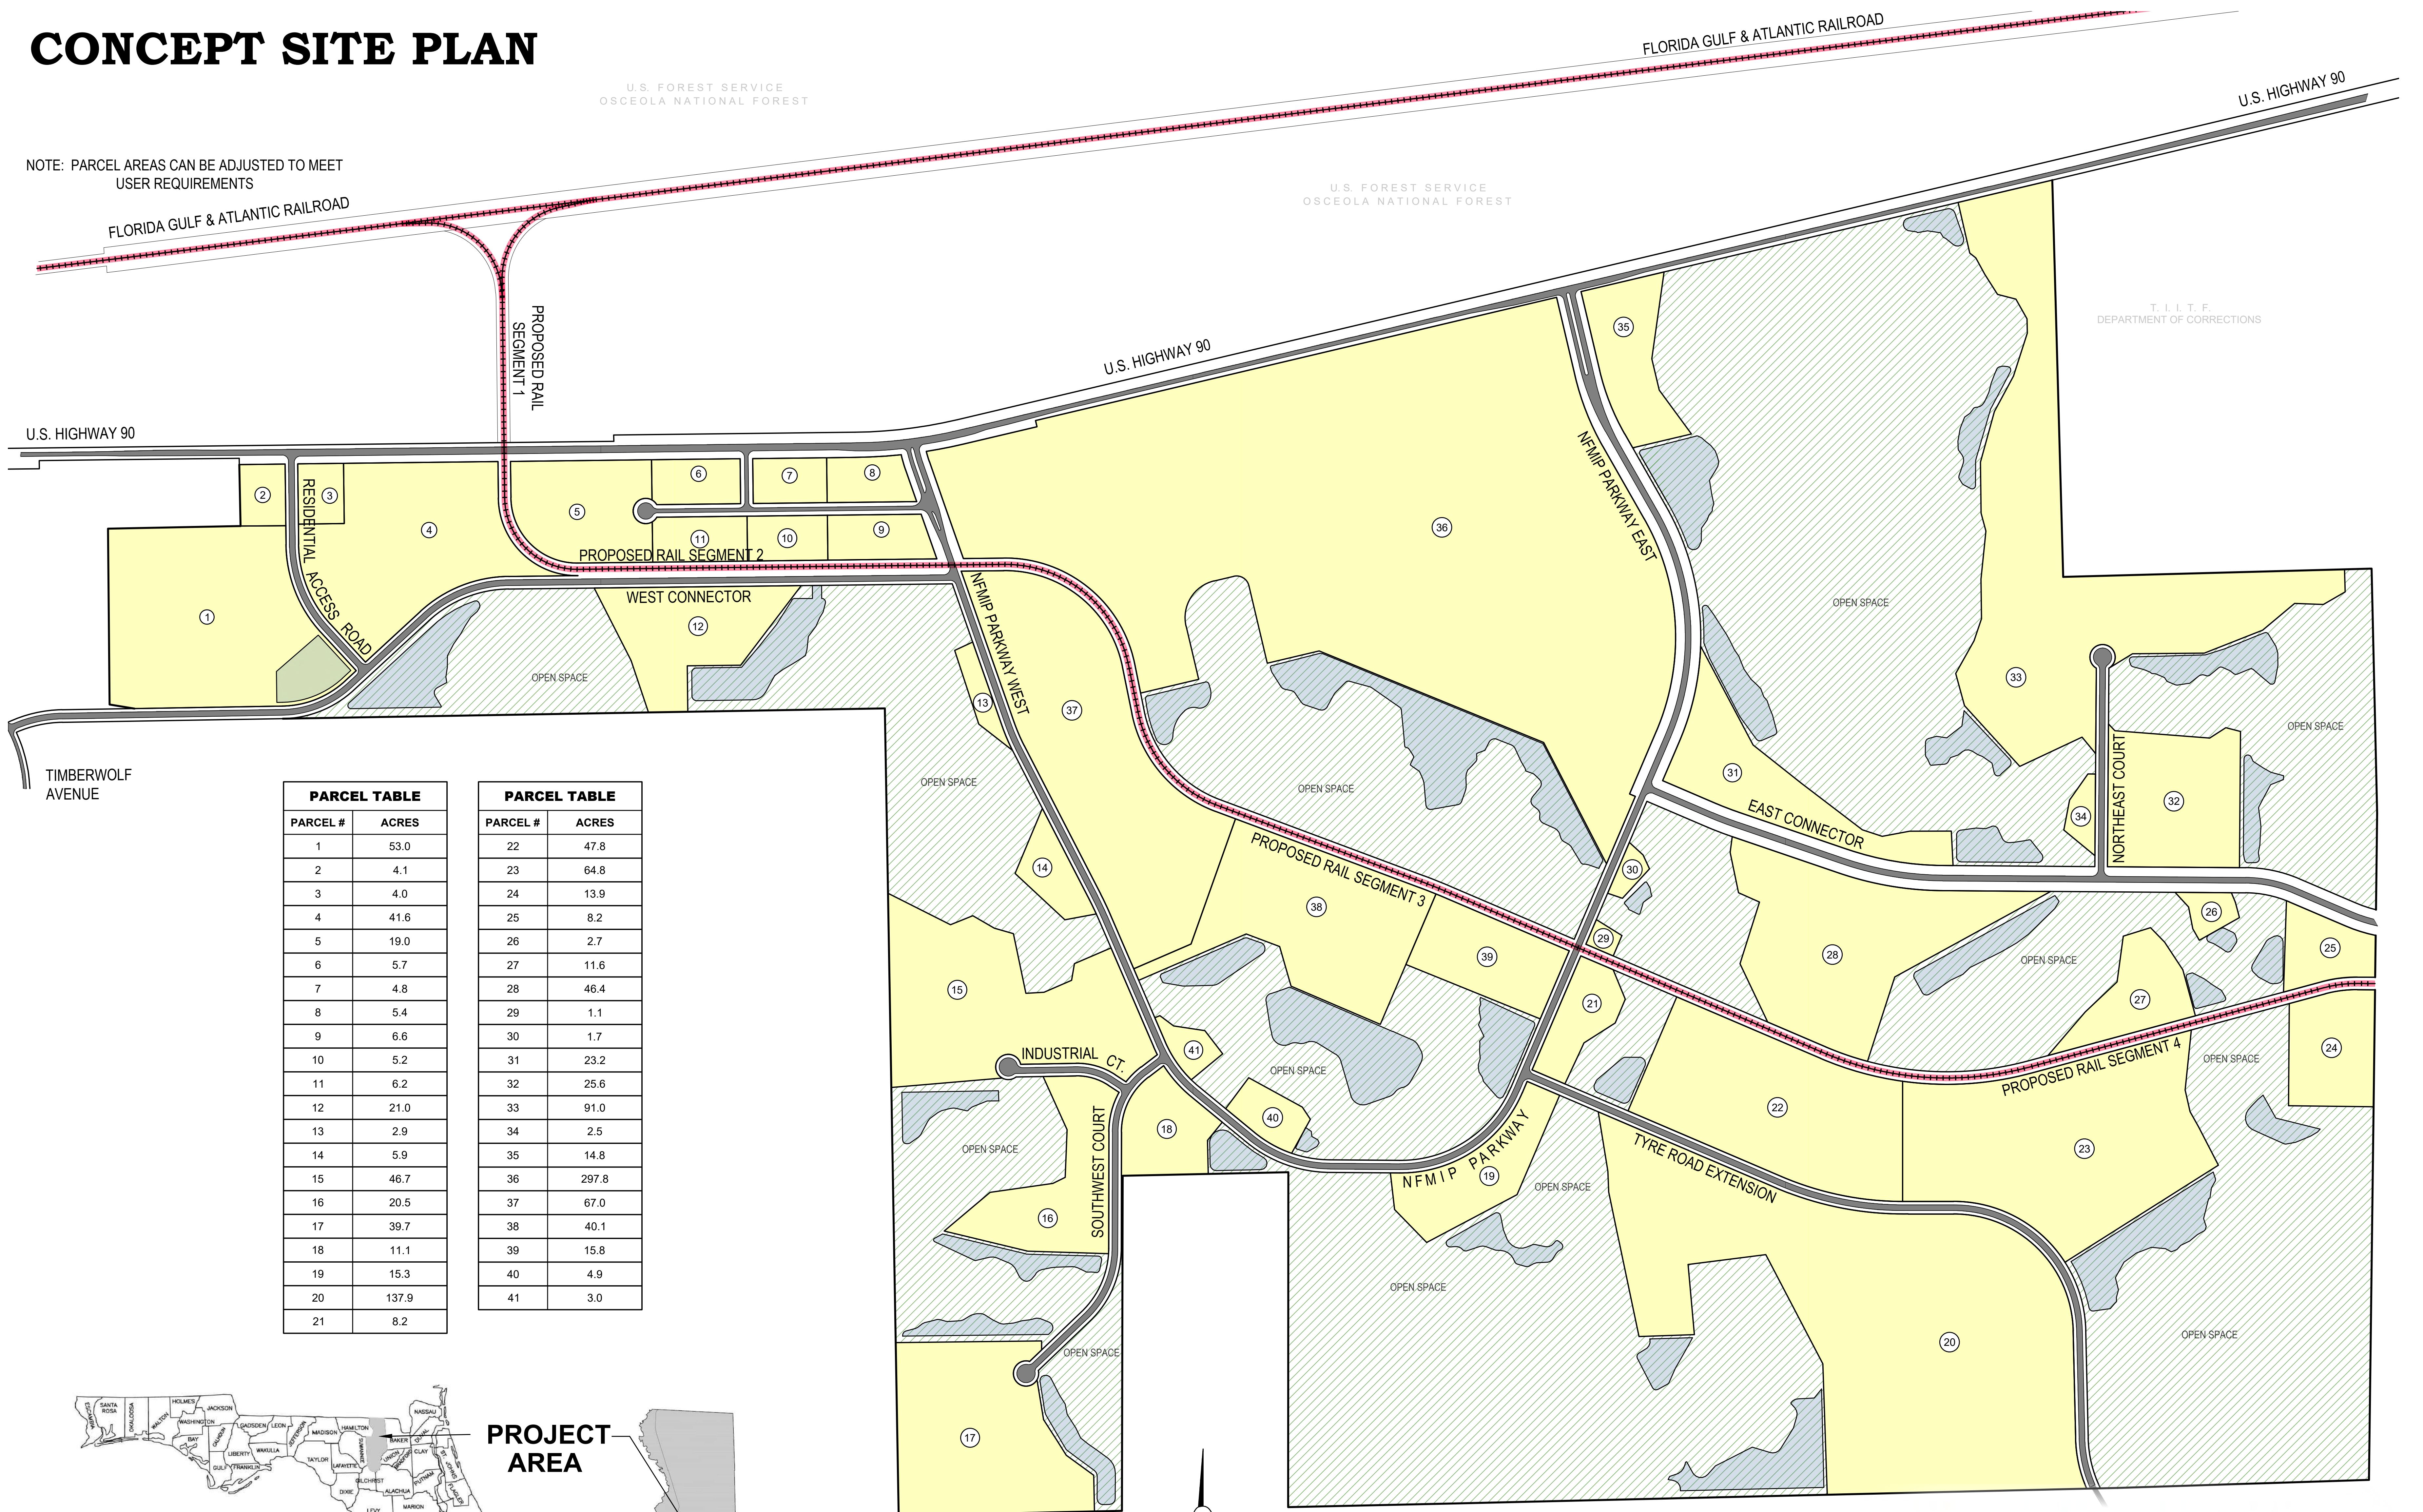

CONCEPT SITE PLAN

U.S. FOREST SERVICE
OSCEOLA NATIONAL FOREST

NOTE: PARCEL AREAS CAN BE ADJUSTED TO MEET
USER REQUIREMENTS

PARCEL #	ACRES
1	53.0
2	4.1
3	4.0
4	41.6
5	19.0
6	5.7
7	4.8
8	5.4
9	6.6
10	5.2
11	6.2
12	21.0
13	2.9
14	5.9
15	46.7
16	20.5
17	39.7
18	11.1
19	15.3
20	137.9
21	8.2

PARCEL #	ACRES
22	47.8
23	64.8
24	13.9
25	8.2
26	2.7
27	11.6
28	46.4
29	1.1
30	1.7
31	23.2
32	25.6
33	91.0
34	2.5
35	14.8
36	297.8
37	67.0
38	40.1
39	15.8
40	4.9
41	3.0

North Florida Mega Industrial Park
Columbia County, Florida