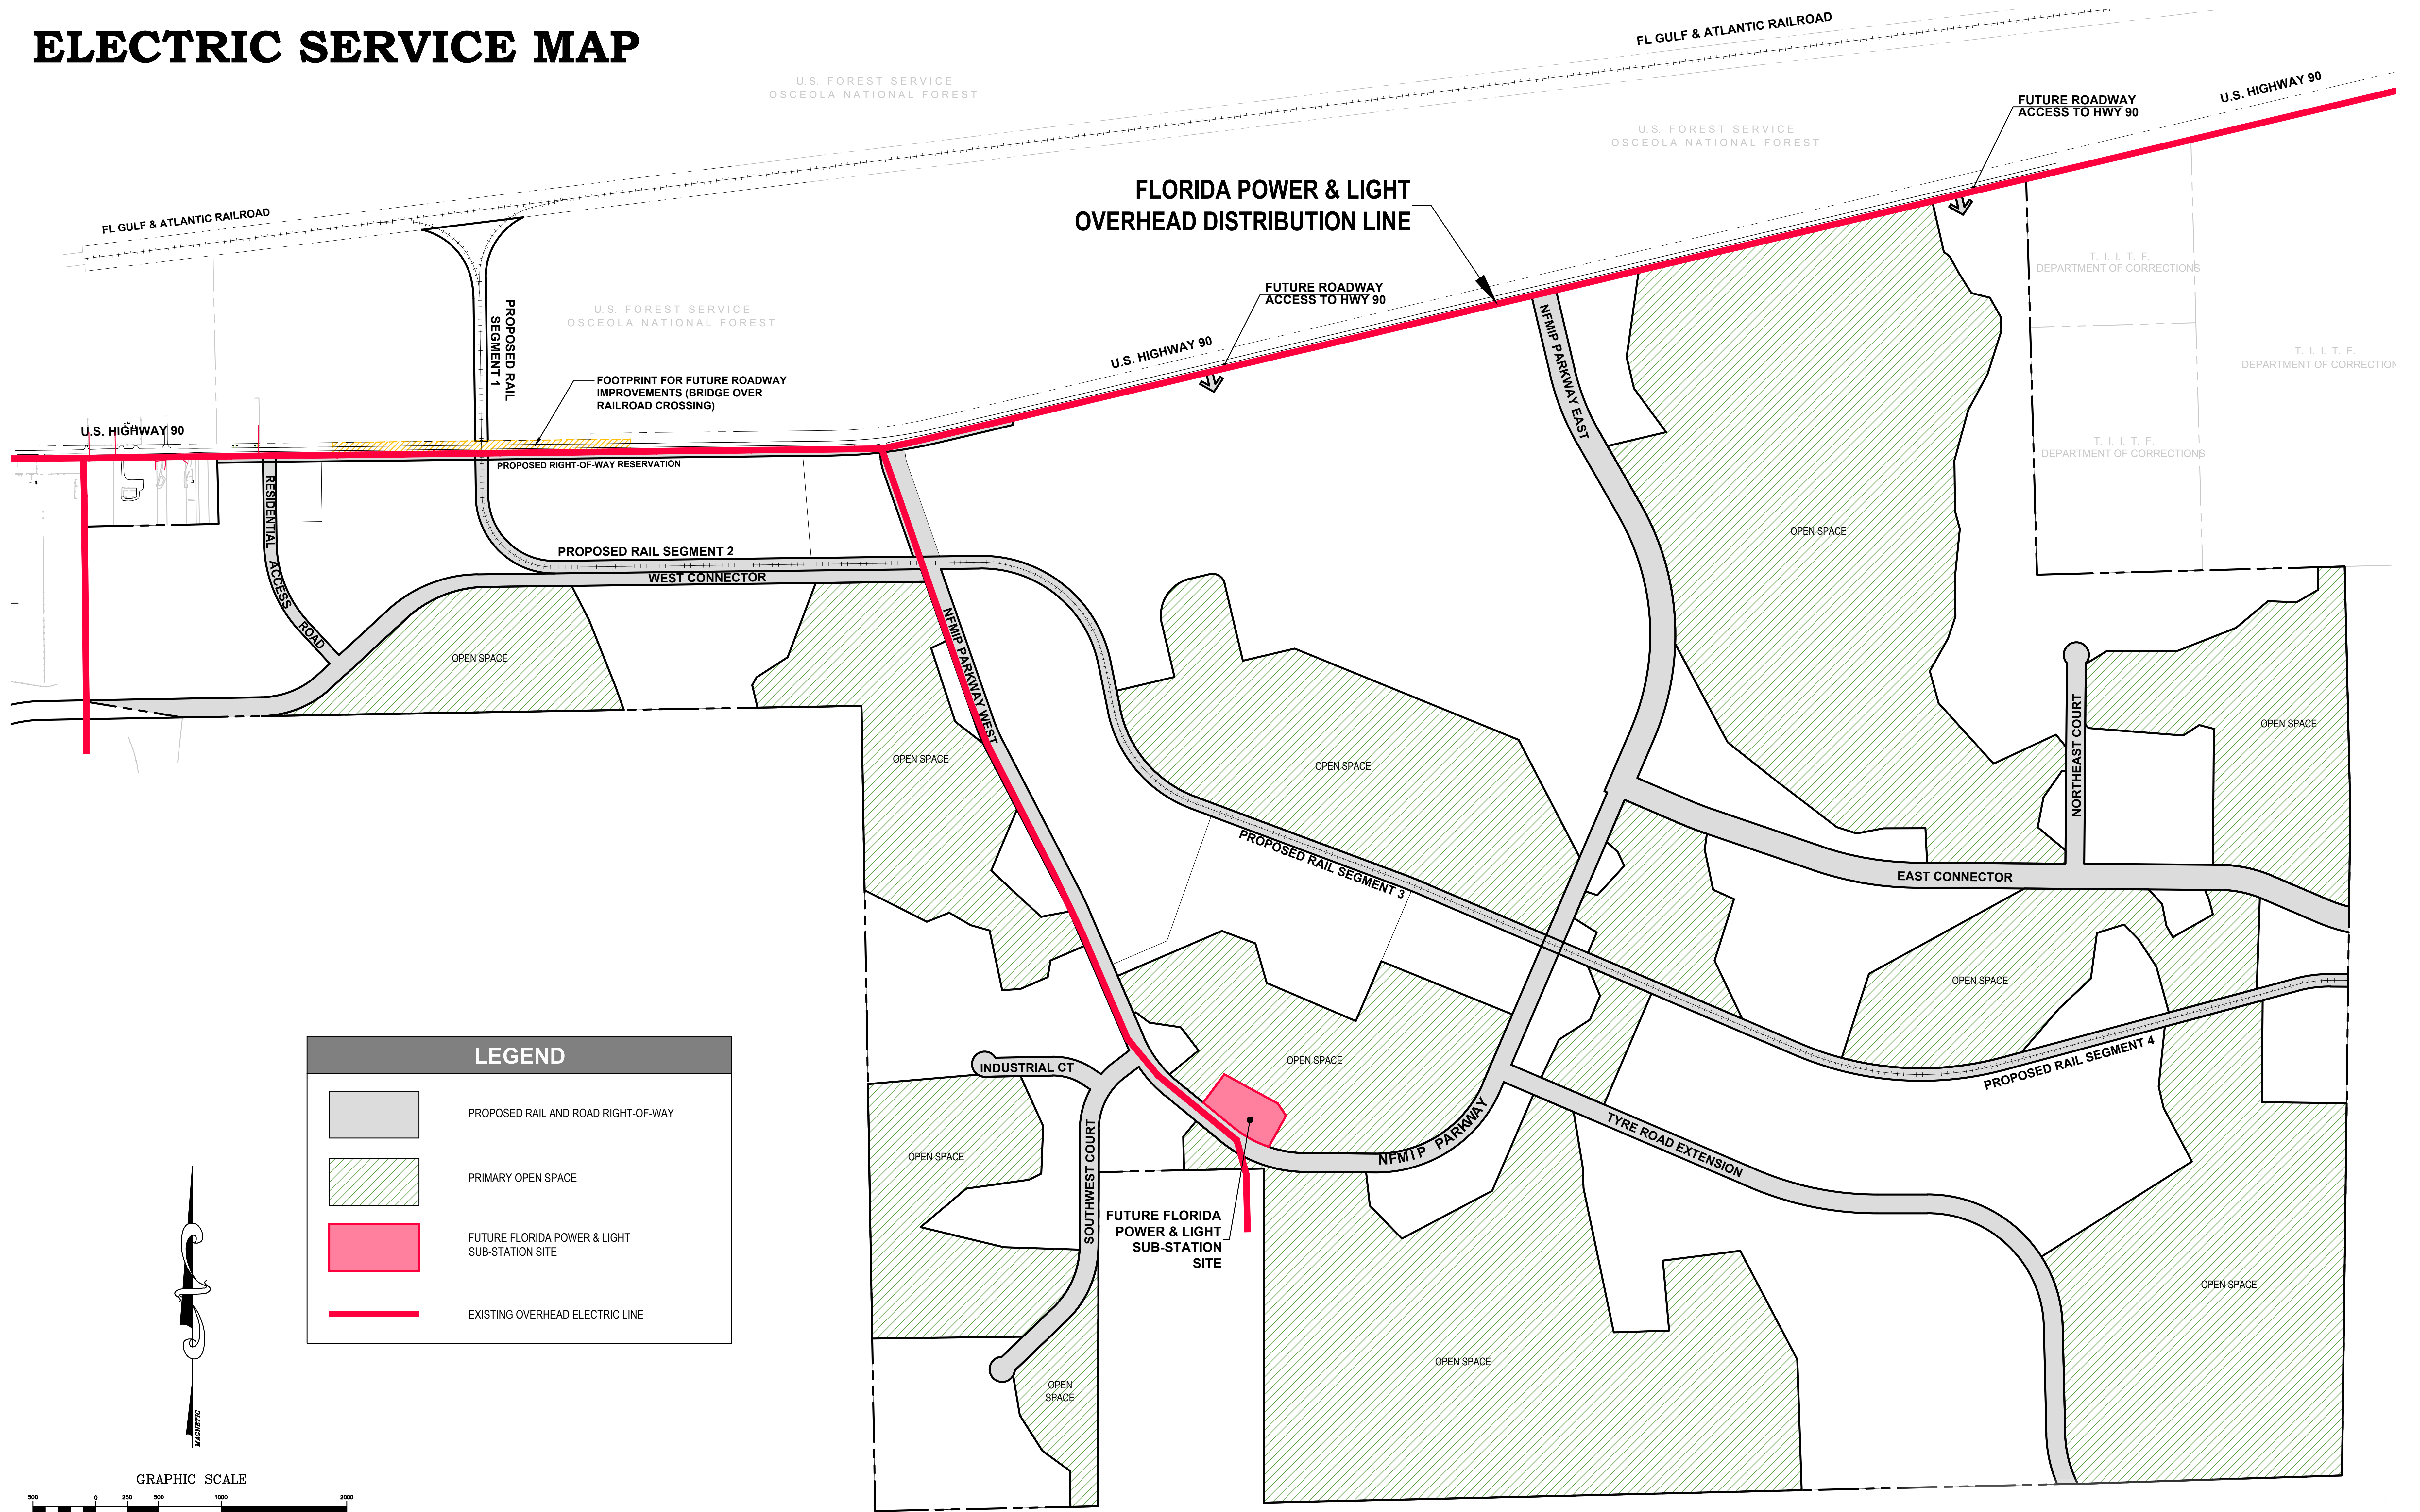

ELECTRIC SERVICE MAP

| LEGEND | |
|---|---|
|  | PROPOSED RAIL AND ROAD RIGHT-OF-WAY |
|  | PRIMARY OPEN SPACE |
|  | FUTURE FLORIDA POWER & LIGHT SUB-STATION SITE |
|  | EXISTING OVERHEAD ELECTRIC LINE |

North Florida™ Mega Industrial Park
 A Weyerhaeuser Industrial Community

The block contains logos for Weyerhaeuser, Columbia County Gateway to Florida, CSX select site, and Industrial Park.