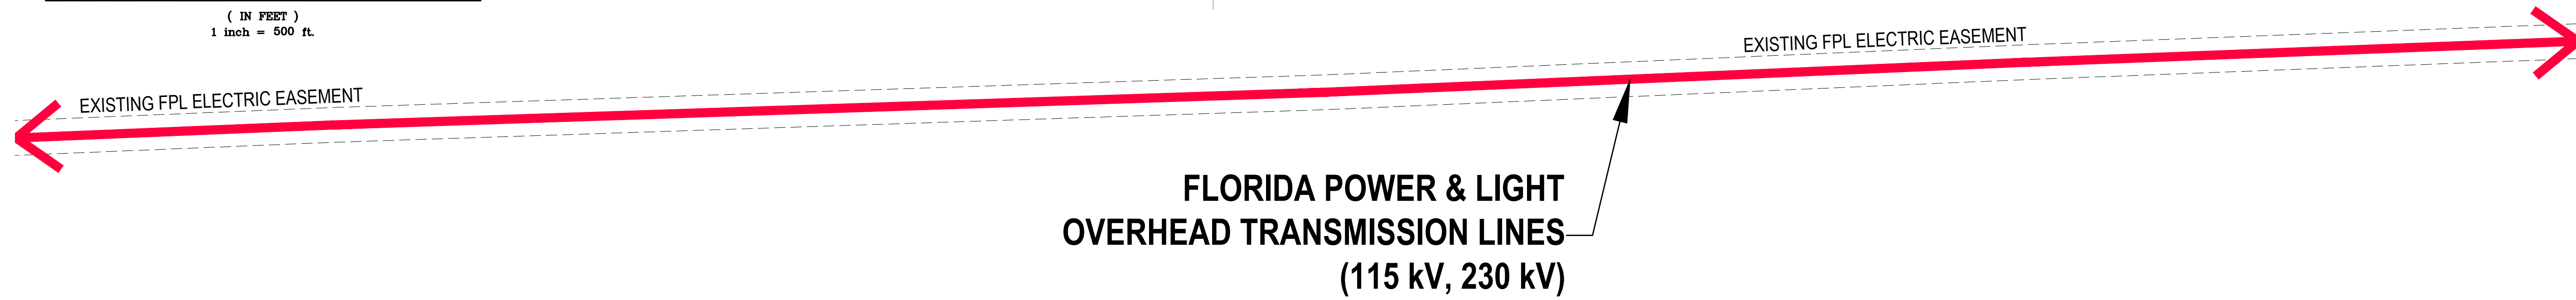

ELECTRIC SERVICE MAP

| LEGEND | |
|---|---|
|  | PROPOSED RAIL AND ROAD RIGHT-OF-WAY |
|  | PRIMARY OPEN SPACE |
|  | FUTURE FLORIDA POWER & LIGHT SUB-STATION SITE |
|  | EXISTING OVERHEAD ELECTRIC LINE |

North Florida™ Mega Industrial Park
 A Weyerhaeuser Industrial Community

The block contains logos for Weyerhaeuser, Columbia County Gateway to Florida, CSX select site, and Industrial Park.